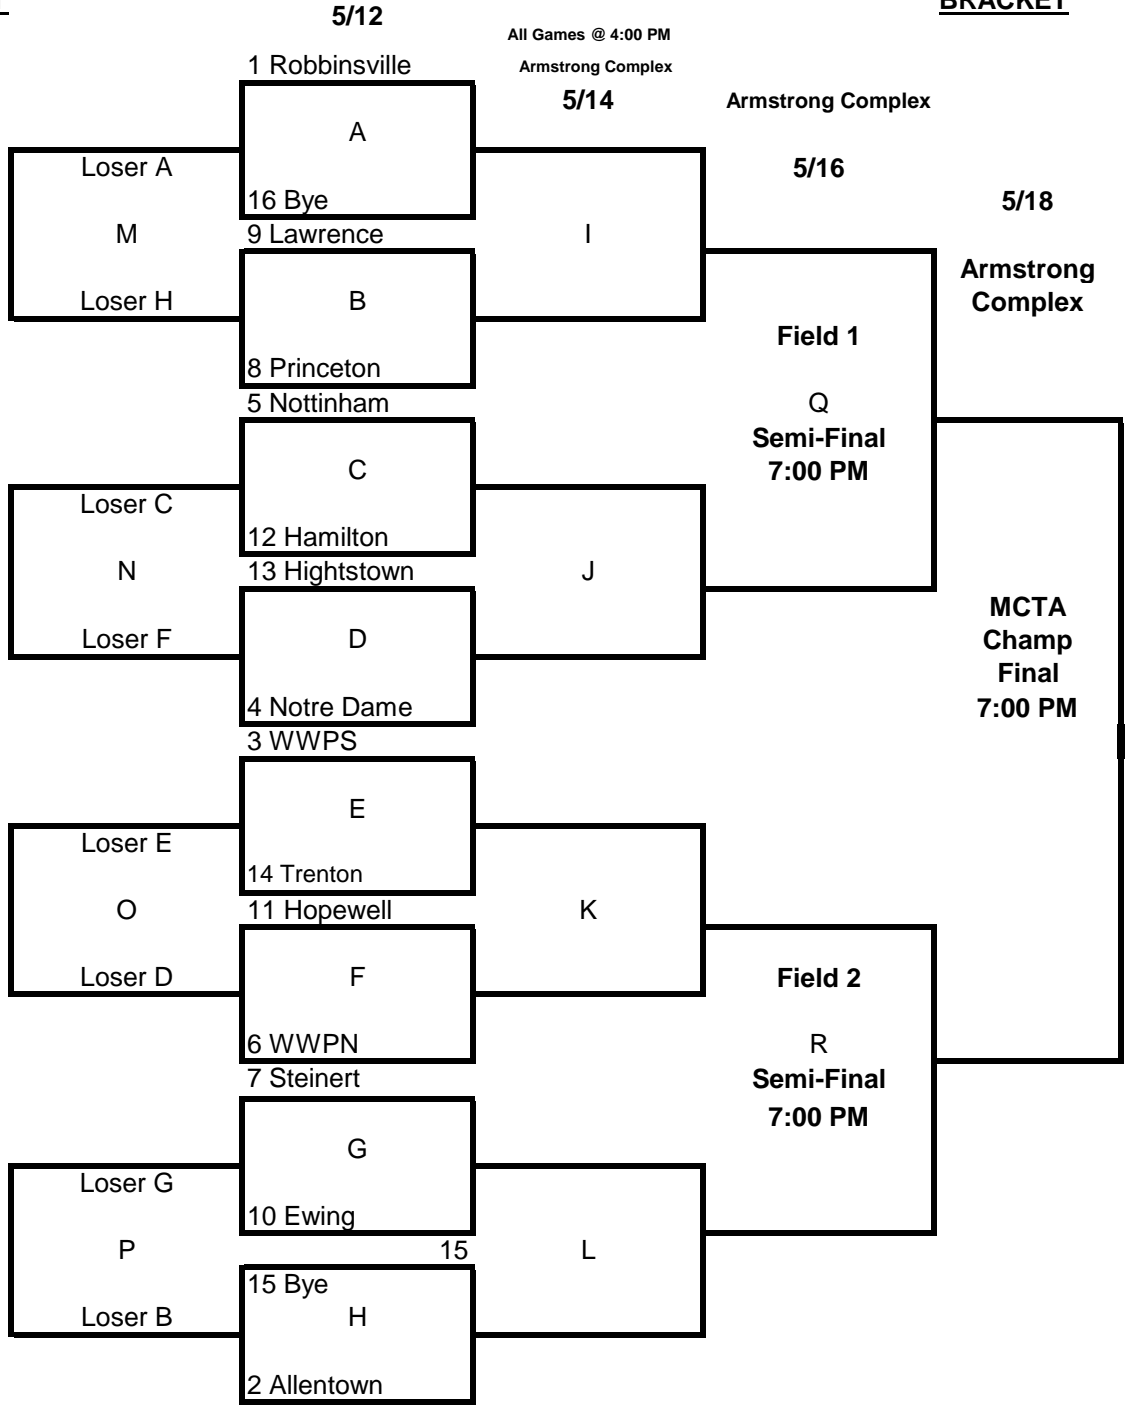

**MERCER COUNTY TOURNAMENT
2012 Softball**

CONSOLATION
BRACKET

BRACKET

Numbers =
Seedings

Letter = Games Identification